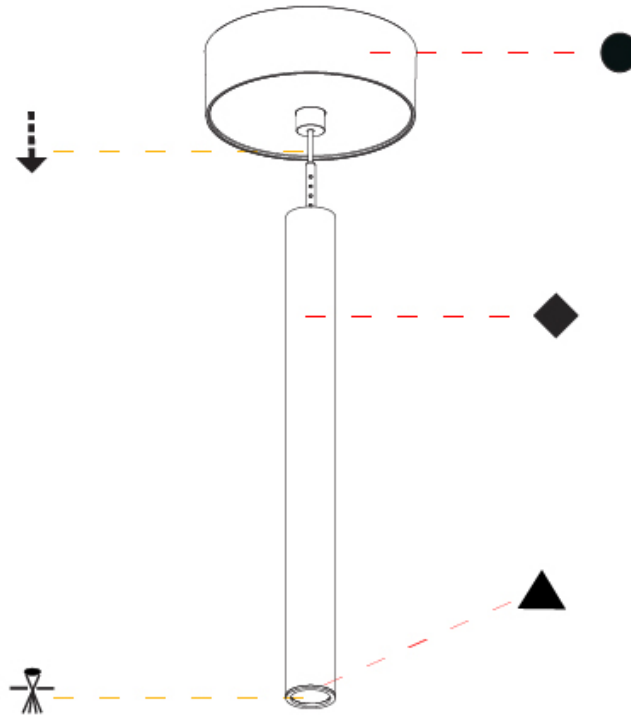

#### PHYSICAL

Shape: Cylinder  
 Diameter (mm): 28  
 Diameter (in): 1 1/8  
 Height (mm): 300  
 Height (in): 11 13/16  
 Max. Overall Height (mm): 2300  
 Max. Overall Height (in): 90 7/16  
 Light Distribution: Downlight  
 Weight (kg): 0.63  
 Weight (lbs): 1.39  
 Diffuser: Shine Ring - Opal / Yellow / Orange / Red / Blue / Green  
 Fixture Finish: SSR / BKV / CWI / CRY / HAB / LAG / UFT / ITA / RUA / RUR / MIC / FTG / MYG / TWT / LOD / PUS / FRO / FUP / KIA / POP / BLS / SPG / MEY / GOH / GUM / CHC / COM / ABZ / JAG / OBR / MOS / ROR  
 Fixture Material: Aluminum  
 Cable Details: 2000mm or 4000mm Black Cable

#### OPTICAL

Optic°: 24 / 32 / 58

## HANGOVER PLUG SHINE MONOPOINT SURFACE CANOPY SUSPENSION

A30848-

PROJECT

TYPE

SPECIFIER

QUANTITY

DATE

A